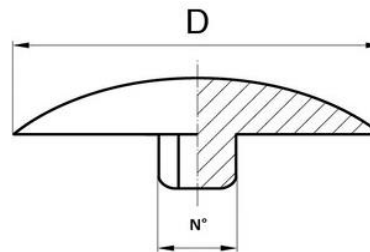

## 6-Lobe Screw Protection Caps

6-Lobe Screw Protection Caps				
Size	T25	T30	T40	T40
D	16.5	16.5	16.5	16.5*

\* Short Version

6-Lobe Csk Screws Protection Caps								
Size	T10	T15	T20	T25	T25	T25	T30	T40
	12.0	12.0	13.5	15.0	18.0	16.5	18.0	18.0

Material: Polyethylene (PE) Colours: Black And White

INFORMATION AND DRAWINGS PROVIDED ARE FOR REFERENCE ONLY