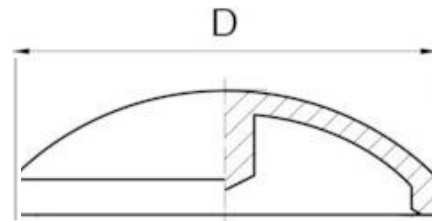

## 6-Lobe Screw Protection Caps

6-Lobe Screw Protection Caps				
Size	T25	T30	T40	T40
D	16.5	16.5	16.5	16.5*

\* Short Version

6-Lobe Csk Screws Protection Caps								
Size	T10	T15	T20	T25	T25	T25	T30	T40
	12.0	12.0	13.5	15.0	18.0	16.5	18.0	18.0

Material: Polyethylene (PE) Colours: Black And White

INFORMATION AND DRAWINGS PROVIDED ARE FOR REFERENCE ONLY